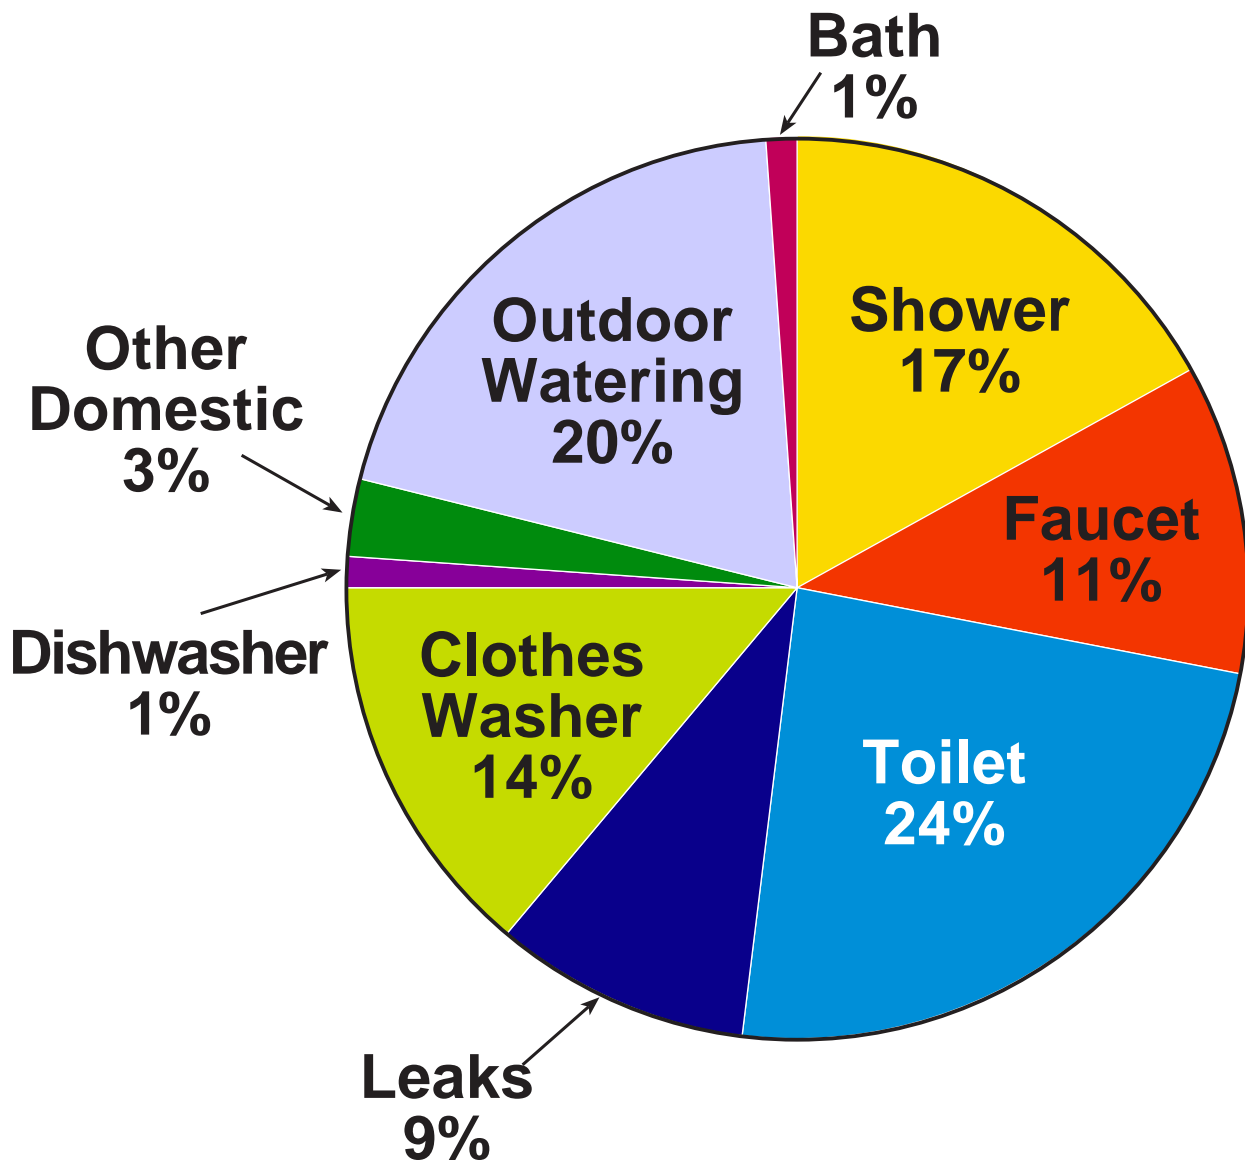

Residential Water Use

Source: The Metropolitan North Georgia Water Management District